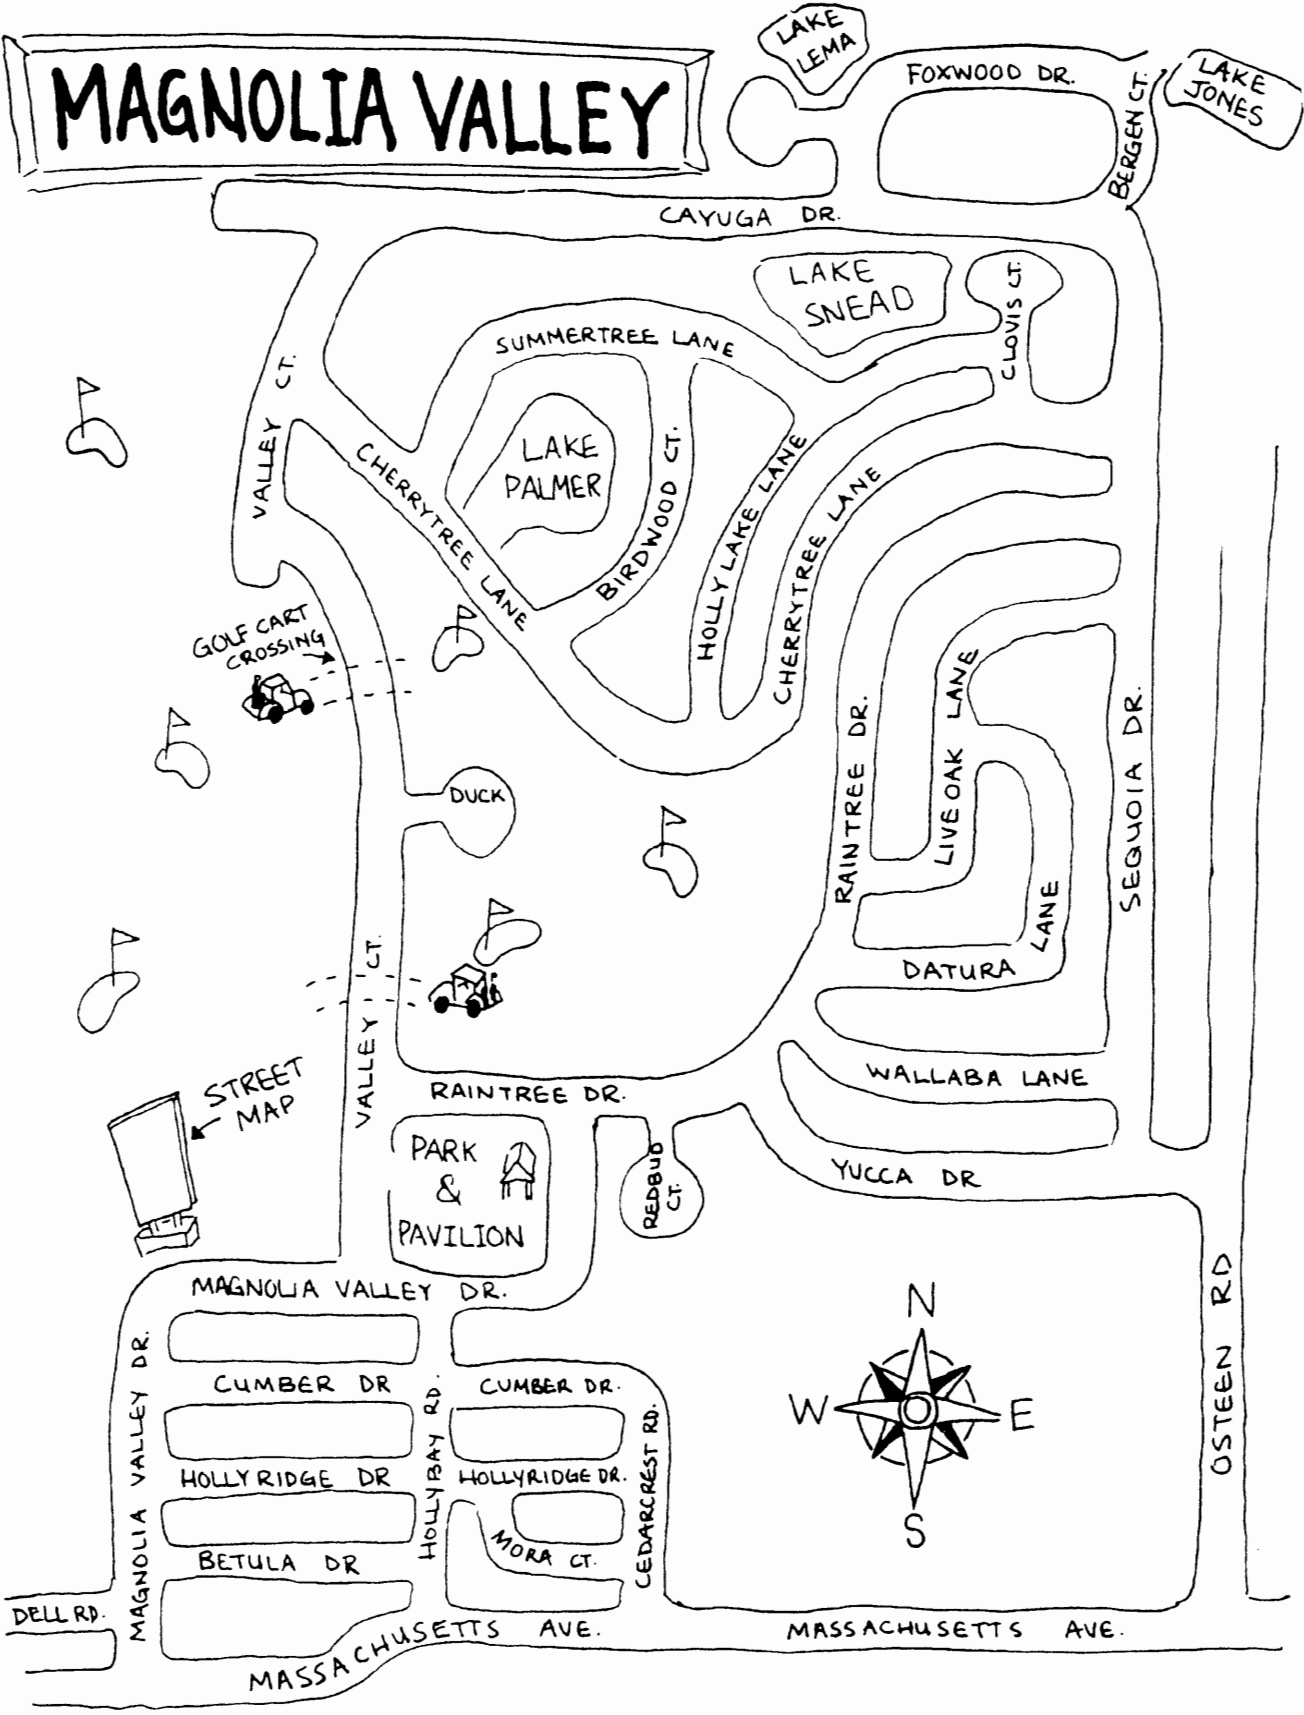

# MAGNOLIA VALLEY

LAKE LEMA

FOXWOOD DR.

LAKE JONES

BERGEN CT.

CAYUGA DR.

LAKE SNEAD

CLOVIS CT.

SUMMERTREE LANE

VALLEY CT.

LAKE PALMER

CHERRYTREE LANE

BIRDWOOD CT.

HOLLY LAKE LANE

CHERRYTREE LANE

GOLF CART CROSSING

DUCK

RAINTREE DR.

LIVE OAK LANE

SEQUOIA DR.

DATURA LANE

RAINTREE DR.

PARK & PAVILION

REDBUD CT.

HOLLYBAY RD.

CEDARCREST RD.

OSTEEN RD

DELL RD.

MAGNOLIA VALLEY DR.

MASSACHUSETTS AVE.

MASSACHUSETTS AVE.